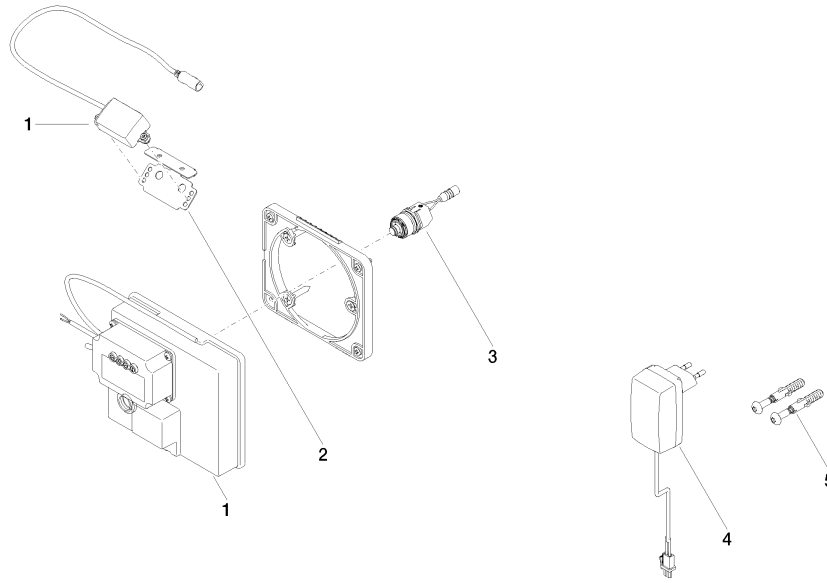

ST 010 201 9705

Spare parts list

No.	Item Number	Name	Quantity used	Delivery time
1	90 10 01 177 00 90	electronic accessories	1	2
2	90 17 20 199 00 90	holder	1	2
3	04 30 50 079 00 90	valve	1	2
4	04 10 01 050 00 90	power supply	1	60
5	04 30 31 024 01 90	fixing set	1	2