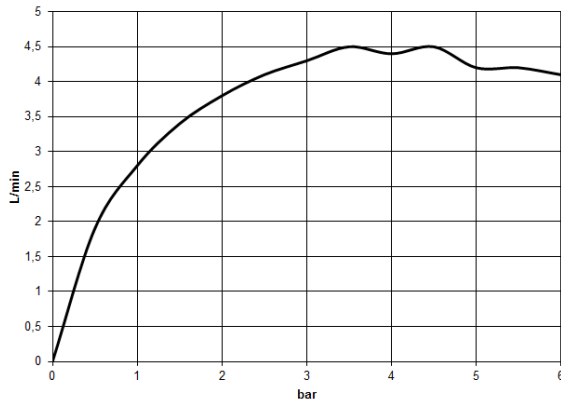

Concealed wall elbow -

35 085 970 90

- max. recess depth 163 mm
- min. recess depth 90 mm

CL.1 eSET Touchfree Basin mixer without pop-up waste without temperature setting - Chrome

CL.1

ST 010 201 9705

ST 010 201 9705
mm [inches]

Flow rate chart

Certificates

LGA_28685. IAPMO_N-4976. IAPMO_8834 (1). IAPMO_4976 (6). WRAS_1512013.

IAPMO_6397.

Spare parts list

No.	Item Number	Name	Quantity used	Delivery time
1	09 24 03 081 10 90	extension	1	2
2	90 24 03 108 01 90	nipple set	1	2
3	09 30 30 113 20 90	screw	3	2
4	09 14 10 001 90	seal	3	2
5	90 31 11 004 00 90	pin	1	2
6	90 11 02 297 00 90	aerator	1	2