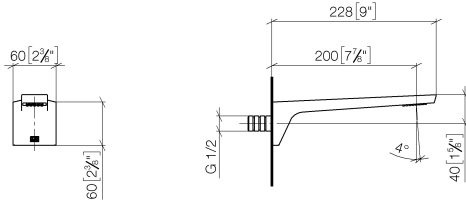

CL.1 eSET Touchfree Basin mixer without pop-up waste without temperature setting - Chrome

CL.1

ST 010 201 9705

- 200mm projection
- fixed spout
- rectangular spray pattern with 40 individual jets
- hole diameter 37 mm
- lead-free
- 1/2" connection
- plug-link mounting
- max. flow 4.5 l/min
- This product can help a building meet the requirements of Green Building Rating Systems, e.g. LEED®, BREEAM®, DGNB

Concealed wall elbow -

35 085 970 90

- max. recess depth 163 mm
- min. recess depth 90 mm

CL.1 eSET Touchfree Basin mixer without pop-up waste without temperature setting - Chrome

CL.1

ST 010 201 9705

ST 010 201 9705
mm [inches]

Flow rate chart

Certificates

LGA_28685. IAPMO_N-4976. IAPMO_8834 (1). IAPMO_4976 (6). WRAS_1512013.

IAPMO_6397.

Spare parts list

No.	Item Number	Name	Quantity used	Delivery time
1	09 24 03 081 10 90	extension	1	2
2	90 24 03 108 01 90	nipple set	1	2
3	09 30 30 113 20 90	screw	3	2
4	09 14 10 001 90	seal	3	2
5	90 31 11 004 00 90	pin	1	2
6	90 11 02 297 00 90	aerator	1	2