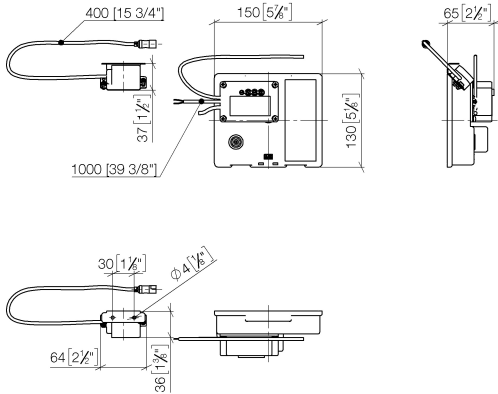

35 743 970 90

- min. recess depth 90 mm
- max. recess depth 125 mm

Recommended miscellaneous

Extension for Touchfree 500 mm - 12 765 970 90

ST 010 201 9705
mm [inches]

Certificates

LGA_29120.	WRAS_1906116.	IAPMO_EGS.	CE000001_eSet_Tou chfree_20171206_D E_signed.	CE000002_eSet_Tou chfree_20171206_E N_signed.
LGA_29119.				

CL.1 eSET Touchfree Basin mixer without pop-up waste without temperature setting - Chrome

CL.1

ST 010 201 9705

- 200mm projection
- fixed spout
- rectangular spray pattern with 40 individual jets
- hole diameter 37 mm
- lead-free
- 1/2" connection
- plug-link mounting
- max. flow 4.5 l/min
- This product can help a building meet the requirements of Green Building Rating Systems, e.g. LEED®, BREEAM®, DGNB

Concealed wall elbow -

35 085 970 90

- max. recess depth 163 mm
- min. recess depth 90 mm

CL.1 eSET Touchfree Basin mixer without pop-up waste without temperature setting - Chrome

CL.1

ST 010 201 9705

ST 010 201 9705
mm [inches]