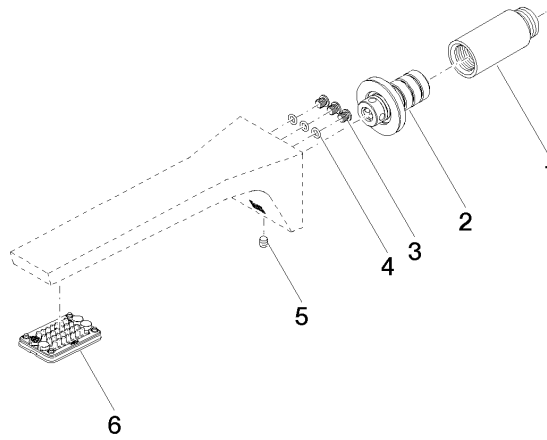

CL.1 eSET Touchfree Basin mixer without pop-up waste without temperature setting - Chrome

CL.1

ST 010 201 9705

- 200mm projection
- fixed spout
- rectangular spray pattern with 40 individual jets
- hole diameter 37 mm
- lead-free
- 1/2" connection
- plug-link mounting
- max. flow 4.5 l/min
- This product can help a building meet the requirements of Green Building Rating Systems, e.g. LEED®, BREEAM®, DGNB

Concealed wall elbow -

35 085 970 90

- max. recess depth 163 mm
- min. recess depth 90 mm

CL.1 eSET Touchfree Basin mixer without pop-up waste without temperature setting - Chrome

CL.1

ST 010 201 9705

ST 010 201 9705
mm [inches]

Flow rate chart

Certificates

LGA_28685. IAPMO_N-4976. IAPMO_8834 (1). IAPMO_4976 (6). WRAS_1512013.

IAPMO_6397.

Spare parts list

No.	Item Number	Name	Quantity used	Delivery time
1	09 24 03 081 10 90	extension	1	2
2	90 24 03 108 01 90	nipple set	1	2
3	09 30 30 113 20 90	screw	3	2
4	09 14 10 001 90	seal	3	2
5	90 31 11 004 00 90	pin	1	2
6	90 11 02 297 00 90	aerator	1	2